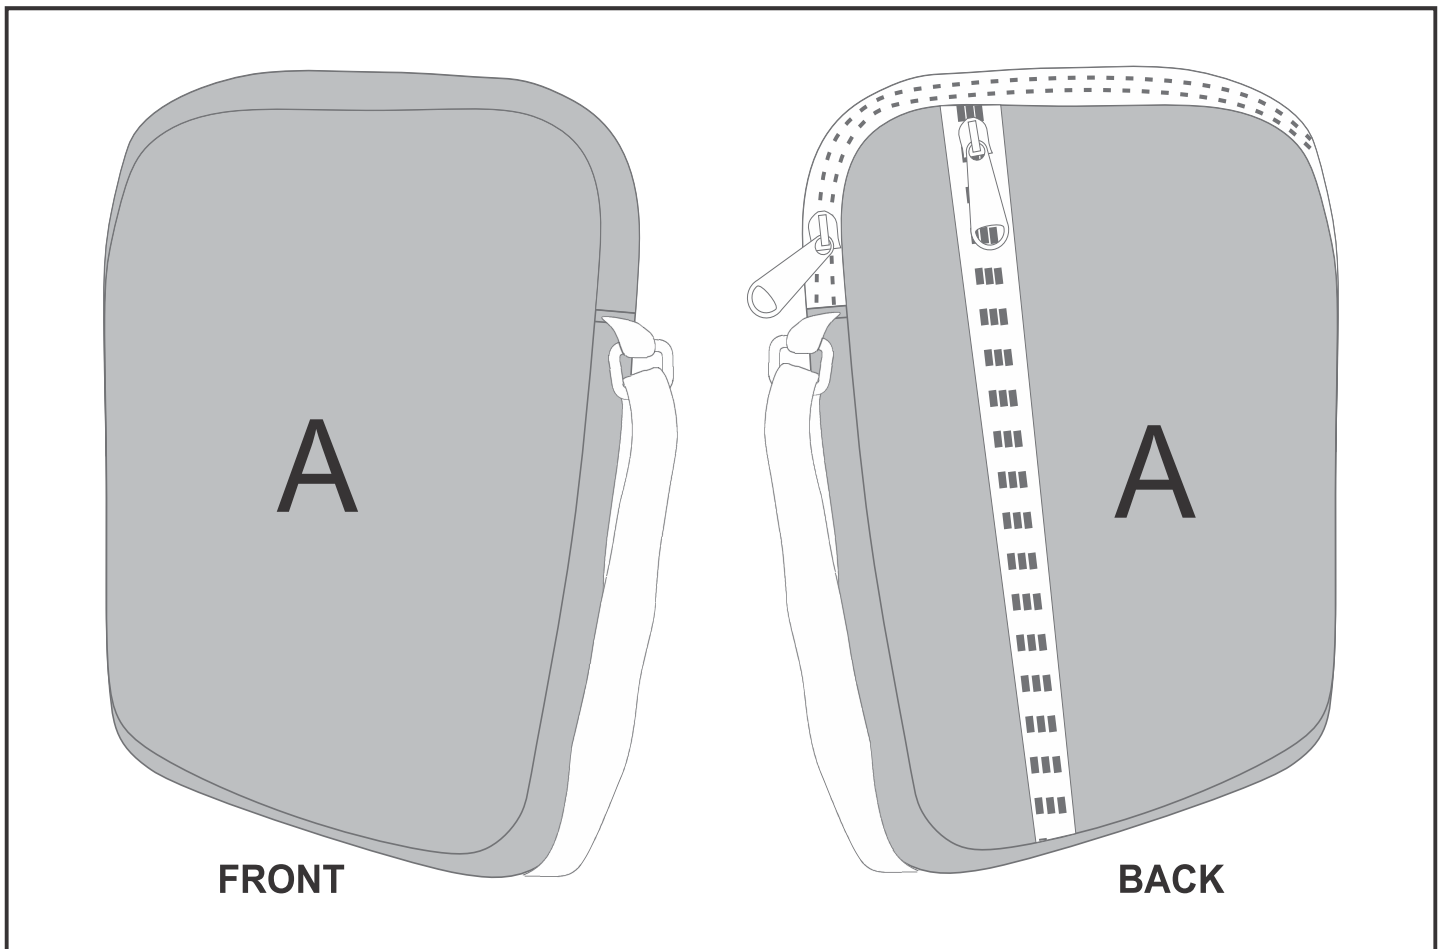

SG-HP-27-G

PPS Hoppla Metropolis Crossbody Bag

Need to know:

Includes 1-Position Sublimation (setup fees apply)

- Please Note: We cannot guarantee 100% logo Alignment on all Brandable Panels.

Branding Options:

Position	Branding Method (Branding Code)	No. of Colours	Dimension
A	Custom Sublimation A (CPSUB-A)	Full Colour	469mm wide x 343mm high